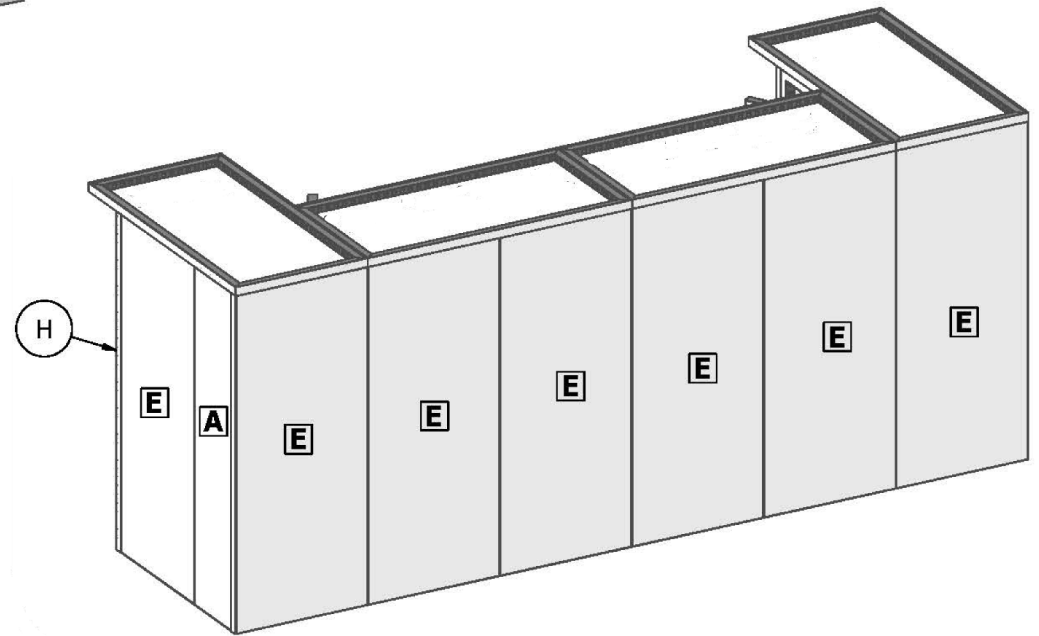

72 mm [2⁷/₈ in]

PANELS LIST

ITEM	QTY	ARTICLE	DESCRIPTION
A	2	Panel for 0496 2418 Frame	19-1/4" x 94-15/16" [0490 X 2412MM]
B	4	Panel for 099 1984 Frame	38-13/16" x 77-7/8" [1978 X 0985MM]
C	2	Panel for 0992 2418 Door Frame LH	33-18"x 91-9/16"
D	2	Panel for 0992 2418 Door Frame RH	33-1/8" x 91-9/16"
E	14	Panel for 0992 2418 Frame	38-13/16 x 94-15/16" [986 x 2412MM]
F	6	Panel Strip for 0992 Frame	1/8" Sintra 2-7/16" x 39-1/16"
G	6	Panel Strip for 1984 Frame	1/8" Sintra 2-7/16" x 78-1/8"
H	6	Panel Strip for 2418 Frame	1/8" Sintra 2-7/16" x 95-3/16"