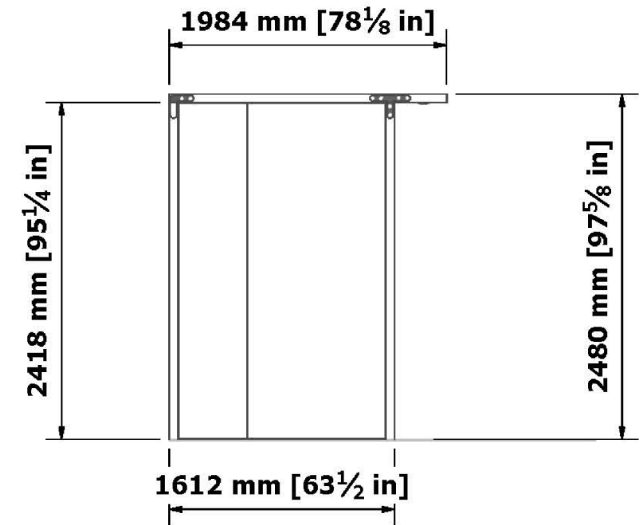

72 mm [2⁷/₈ in]

PANELS LIST

ITEM	QTY	ARTICLE	DESCRIPTION
A	2	Panel for 0496 2418 Frame	19-1/4" x 94-15/16" [0490 X 2412MM]
B	4	Panel for 099 1984 Frame	38-13/16" x 77-7/8" [1978 X 0985MM]
C	2	Panel for 0992 2418 Door Frame LH	33-18"x 91-9/16"
D	2	Panel for 0992 2418 Door Frame RH	33-1/8" x 91-9/16"
E	14	Panel for 0992 2418 Frame	38-13/16 x 94-15/16" [986 x 2412MM]
F	6	Panel Strip for 0992 Frame	1/8" Sintra 2-7/16" x 39-1/16"
G	6	Panel Strip for 1984 Frame	1/8" Sintra 2-7/16" x 78-1/8"
H	6	Panel Strip for 2418 Frame	1/8" Sintra 2-7/16" x 95-3/16"