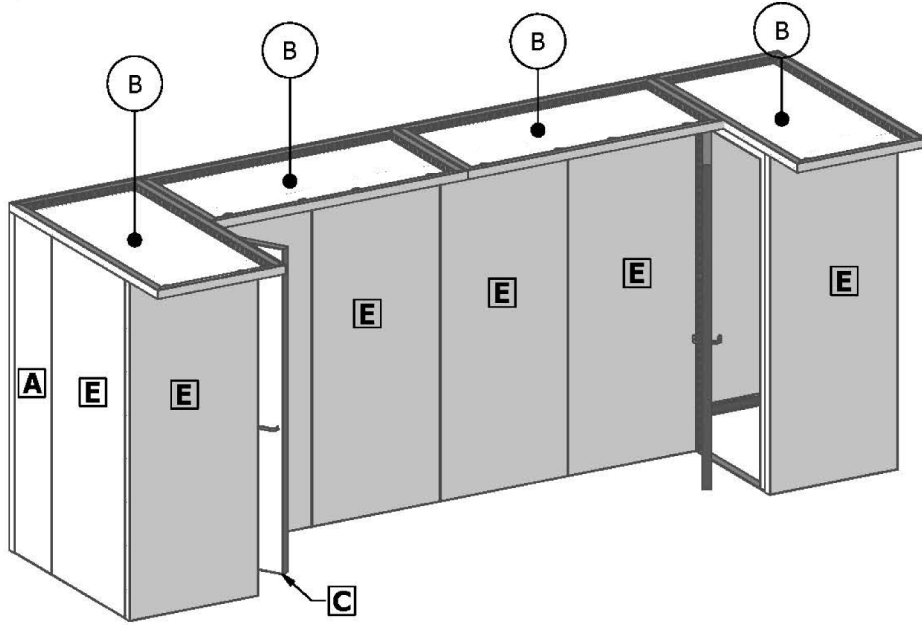

72 mm [2⁷/₈ in]

PANELS LIST

ITEM	QTY	ARTICLE	DESCRIPTION
A	2	Panel for 0496 2418 Frame	19-1/4" x 94-15/16" [0490 X 2412MM]
B	4	Panel for 099 1984 Frame	38-13/16" x 77-7/8" [1978 X 0985MM]
C	2	Panel for 0992 2418 Door Frame LH	33-18"x 91-9/16"
D	2	Panel for 0992 2418 Door Frame RH	33-1/8" x 91-9/16"
E	14	Panel for 0992 2418 Frame	38-13/16 x 94-15/16" [986 x 2412MM]
F	6	Panel Strip for 0992 Frame	1/8" Sintra 2-7/16" x 39-1/16"
G	6	Panel Strip for 1984 Frame	1/8" Sintra 2-7/16" x 78-1/8"
H	6	Panel Strip for 2418 Frame	1/8" Sintra 2-7/16" x 95-3/16"